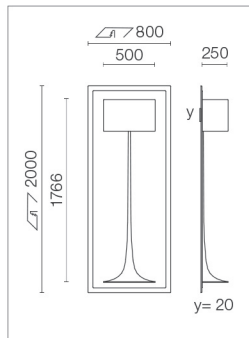

Soft Spun Halogen Large Designed By Sebastian Wrong

Light Source: QT-DE-12 1xR7s - 160W (diffuser) / LED White 1,4W - 80 lm - 2700K/CRI>90 (base)

Recessed luminaire for halogen lamp, direct connection to mains. Electronic LED driver 220-240V / 50-60Hz integrated.

Luminaria empotrable para lámpara halógena directa a red. Conductor LED electrónico 220-240V / 50-60 Hz integrado.

From our Flos Home Collection catalogue.

Del catálogo Home Collection de Flos.

SA.5009.1