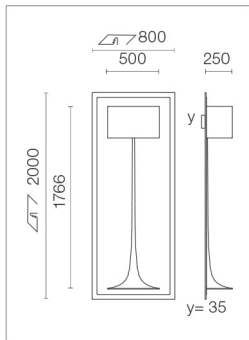

SA.5006.1B

Soft Spun LED Large Designed By Sebastian Wrong

Light Source: LED White 35W - 1800 lm - 3000K/CRI 90 (diffuser) / LED White 1,4W - 80 lm - 2700K/CRI>90 (base)

Recessed luminaire for LED lamp. Non-dimmable 220/240V power supply included.