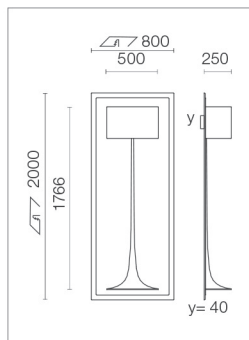

Soft Spun Fluorescent Large Designed By Sebastian Wrong

Light Source: TC-L 2x2G11 - 24W (diffuser) / LED White 1,4W - 80 lm - 2700K/CRI>90 (base)