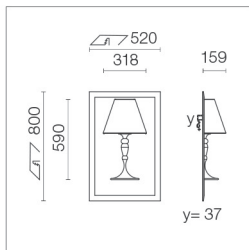

Abajourd'hui Small Designed By Flos Soft Architecture

Light Source: QT-32 E27 - max 75W