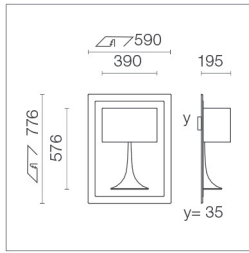

SOFT ARCHITECTURE | 3D

Soft Spun LED Small Designed By Sebastian Wrong

Light Source: LED White 35W - 1800 lm - 3000K/CRI 90

Recessed luminaire for LED lamp. Non-dimmable 220/240V power supply included.

Luminaria empotrable para lámpara LED. Alimentador 220/240V no dimable incluido.

From our Flos Home Collection catalogue.

Del catálogo Home Collection de Flos.

SA.5006.1B

Soft Spun LED Large Designed By Sebastian Wrong

Light Source: LED White 35W - 1800 lm - 3000K/CRI 90 (diffuser) / LED White 1,4W - 80 lm - 2700K/CRI>90 (base)