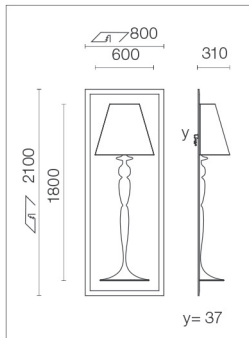

Abajourd'hui Large Designed By Flos Soft Architecture

Light Source: QT-32 E27 - max 150W

Recessed luminaire with direct connection to mains.

Luminaria empotrable con alimentación directa a red.

From our Flos Home Collection catalogue.

Del catálogo Home Collection de Flos.

SA.5000.1