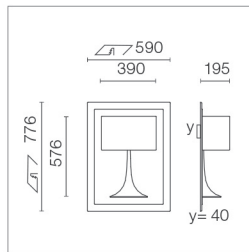

Soft Spun Fluorescent Small Designed By Sebastian Wrong

Light Source: TC-L 2x2G11 - 18W

Recessed luminaire for fluorescent lamp Non-dimmable 220/240V ballasts included.

Luminaria empotrable para lámpara fluorescente. Balastos 220/240V no dimables incluidos.

From our Flos Home Collection catalogue.

Del catálogo Home Collection de Flos.

SA.5004.1

Soft Spun Fluorescent Large Designed By Sebastian Wrong

Light Source: TC-L 2x2G11 - 24W (diffuser) / LED White 1,4W - 80 lm - 2700K/CRI>90 (base)