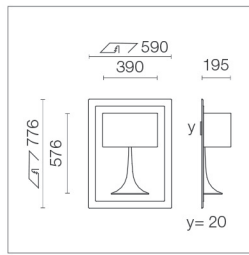

SOFT ARCHITECTURE | 3 D

Soft Spun Halogen Small Designed By Sebastian Wrong

Light Source: QT-DE-12 1xR7s - max 120W

Recessed luminaire for halogen lamp, direct connection to mains.

Luminaria empotrable para lámpara halógena directa a red.